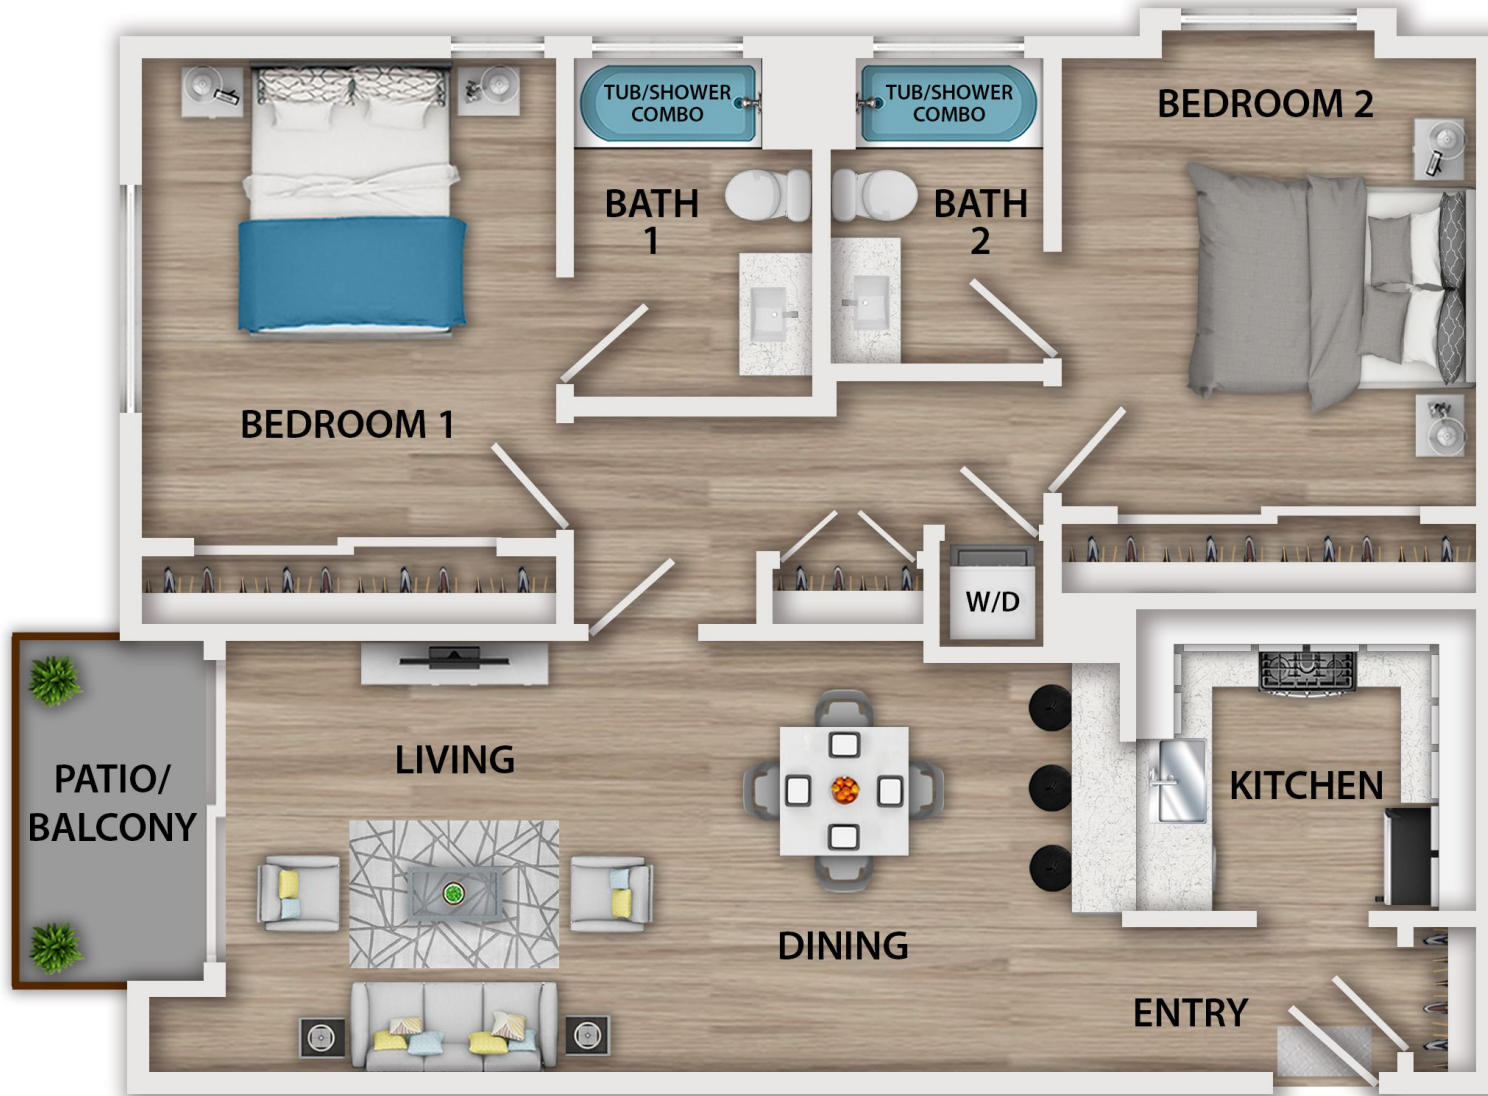

2 BEDROOM, 2 BATH A

1008-1044 SQUARE FEET

**Actual floor plans may vary*